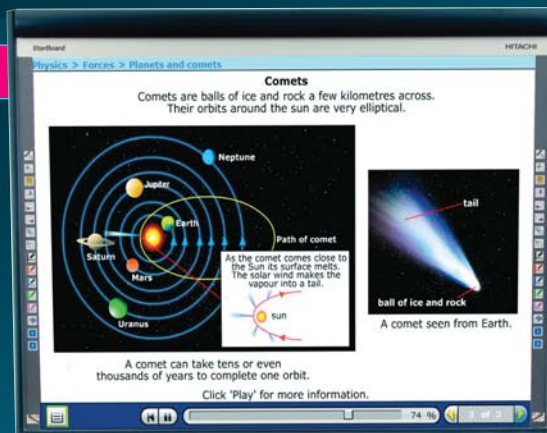

SCORCHING!

Red hot offers available on Hitachi Interactive Boards this Summer from Sahara.

FX-Duo Interactive Whiteboard

HITACHI FX-Duo

Interactive Whiteboard

HITACHI

- Robust surface
- No reflection
- Finger or pen operation
- Scroll and zoom-in/zoom out using both hands (gestures)
- Board can be linked to enable virtual meetings where participants are in different locations
- Also works as a dry-wipe board
- Available in 63" and 77" diagonal
- Dimensions: 63" – 1138x1451x62mm (hxwxh) Weight: 19kg
- Dimensions: 77" – 1357x1743x56mm (hxwxh) Weight: 24kg

HITACHI StarBoard T-17SXL

HITACHI StarBoard T-17SXL

17" LCD Display Screen

- SXGA resolution
- Adjustable tilt stand - 20° - 70°
- A pen driven, icon orientate user interface allows users to move from running Windows or digital video applications to annotating over them.
- Ability for simultaneous viewing and annotation by multiple systems
- Features 8 function buttons
- Dimensions: 375x395x57mm (hxwxh)
- Weight: 5kg